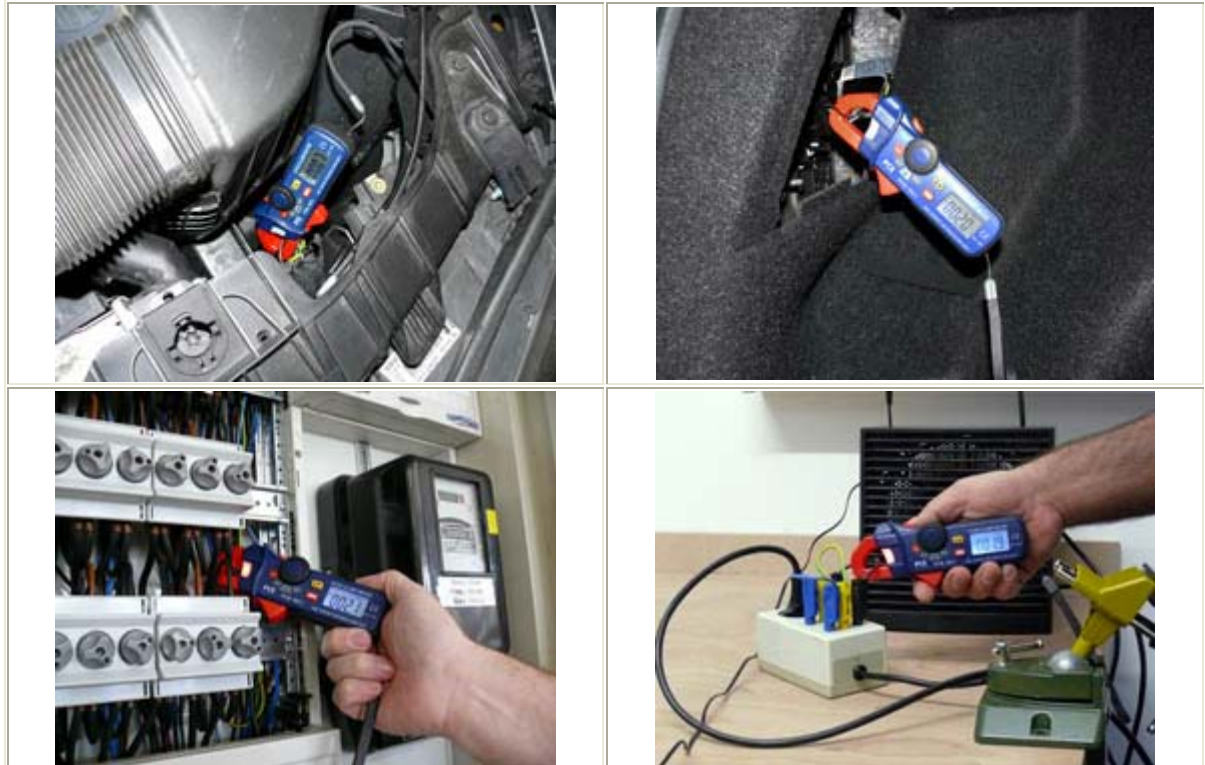

Technical specifications	
AC current (50/60 Hz)	Sector / resolution / accuracy 200 A / 100 mA / $\pm 3.0\%$ + 8 digits
DC current	Sector / resolution / accuracy 200 A / 100 mA / $\pm 2.8\%$ + 8 digits
AC test voltage (without contact)	100 VAC to 600 VAC 50 / 60 Hz
Frequency	Sector / resolution / accuracy 40 to 50 Hz / 0.01 Hz / $\pm 1.2\%$ + 5 digits 51 to 510 Hz / 0.1 Hz / $\pm 1.2\%$ + 3 digits 0.51 to 1 kHz / 0.001 kHz / $\pm 1.2\%$ + 3 digits
Illumination of the measurement area	white LEDs
Diameter of the conductor	max. 18mm
Display	with white LEDs, backlit LCD with 3 2/3 positions
Power	2 AA batteries
Enclosure	PVC
Dimensions	155 x 66 x 31mm
Weight	155g

Using the DC1 mini clamp device

Contents

DC1 clamp meter, bag, 2 batteries and user's manual

MAREX Solutions LTD
172 Salaminos Ave. & 1 Miltou Malakasi,
18757 Piraeus, Hellas
Tel.: +302104014479, Fax: +302104014310
e-mail: mail@marex.gr, URL: www.marex.gr